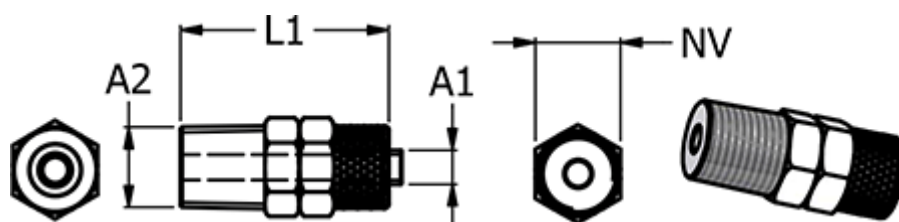

Article number: 5861161212

Description: Push-on fitting 11.612-12, metal Ø12/10-R 1/2"
Straight connector

Measures

Hose diameter A1	= 12/10
L1	= 37.5
NV	= 22
Thread A2	= R 1/2"